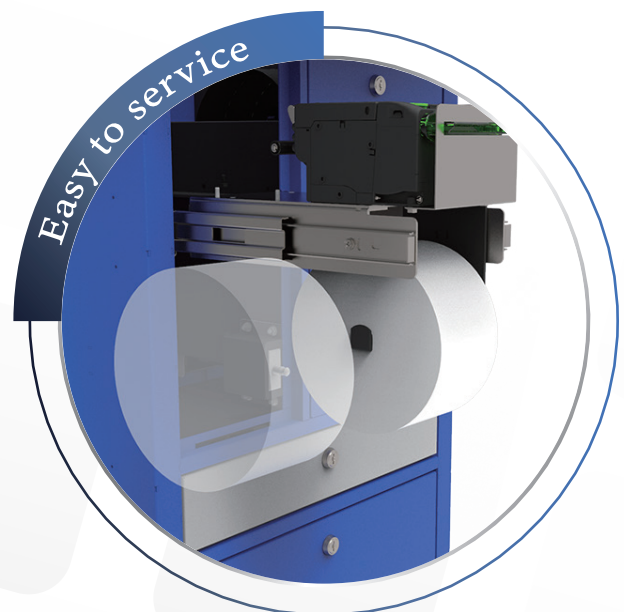

THE PARETO

The fastest way to create a valuable experience for your customers

The Pareto

The Pareto is our free standing cabinet designed with service in mind. It is modern and future-proof with customizable parts, specially designed for Sports Betting, Gaming and Kiosk applications and supports for a wide range of industry standard peripherals.

FEATURES

- Easy accessibility to peripherals and key components
- Customizable branding / colors / logos available
- Customizable front panel available
- Camera ready (Sport betting only)
- GLI / UL / ADA ready*
- Supports for coins and notes
- UPS ready
- SDK for fast time to market
- Fully controllable RGB lighting
- Door monitoring
- Supports casino grade 23.8" / 27" / 32" monitor
- Customizable Handrest/ Button Deck
- Robust iBase Solution PC platform fitted as standard

Multiple Color & Graphic Options

Standard Configuration

- Standard PC: GSIX6401
- Dimension: 1777 x 495 x 610 (mm)
- Printer: SNBC BK-C310
- BV: Innovative NV9USB+ Spectral
- Coin: G13.MFT
- BCR: Newland EM20-80
- Card Reader SANKYO MCM252-2R3392
- Speakers: 8 Ohms 10Watt x 2
- 12v & 24v Peripheral Power Supplies
- Dual 23.8" Casino grade monitors with LED